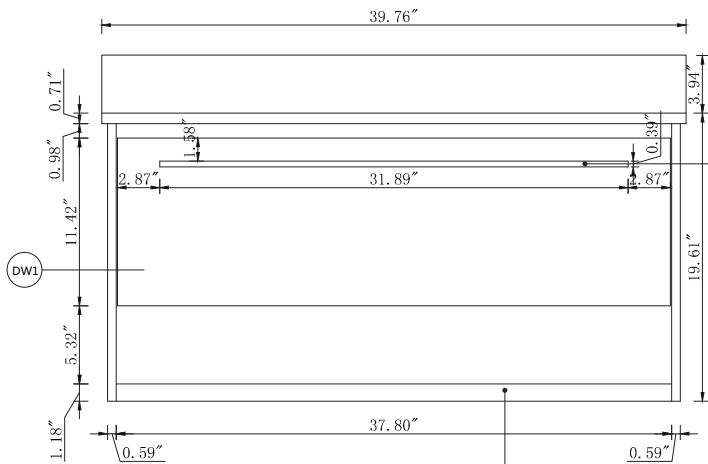

Top view

Back view

Side view

Front view

Drawer Interior Size

DWG. NO.:

MODEL NO.:

VF43540MBL_BS

ALTERATIONS

1	
2	
3	
4	

FOR PROPOSAL ONLY ALL DIMENSIONS TO BE VERIFIED

SCALE:

DWG. BY:

CHECKED BY:

DATE:

PROJECT: