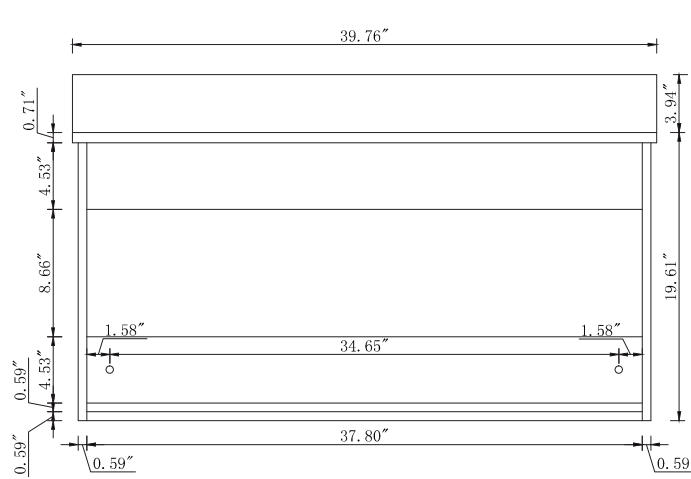

Top view

Back view

Side view

Front view

Drawer Interior Size

DWG. NO.:

MODEL NO.:

VF43540MBL_BS

ALTERATIONS

1	
2	
3	
4	

FOR PROPOSAL ONLY ALL DIMENSIONS TO BE VERIFIED

SCALE:

DWG. BY:

CHECKED BY:

DATE:

PROJECT: