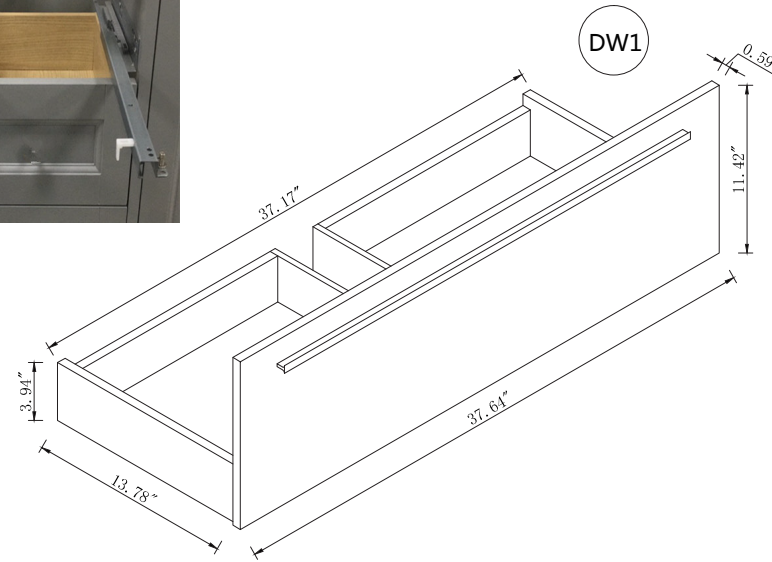

Top view

Back view

Side view

Front view

Drawer Interior Size

DWG. NO.:

MODEL NO.:

VF43540MBL_BS

ALTERATIONS

1	
2	
3	
4	

FOR PROPOSAL ONLY ALL DIMENSIONS TO BE VERIFIED

SCALE:

DWG. BY:

CHECKED BY:

DATE:

PROJECT: