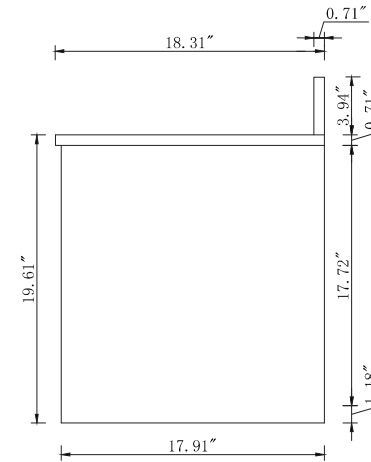

Top view

Back view

Side view

Front view

Drawer Interior Size

DWG. NO.:

MODEL NO.:

VF43540MBL_BS

ALTERATIONS

1	
2	
3	
4	

FOR PROPOSAL ONLY ALL DIMENSIONS TO BE VERIFIED

SCALE:

DWG. BY:

CHECKED BY:

DATE:

PROJECT: